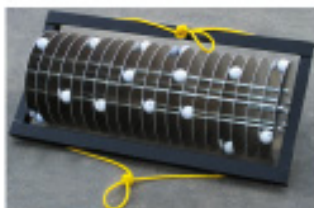

UNDERWATER GOLF BALL RETRIEVER

AQ - Aqua Queen ... $925.00